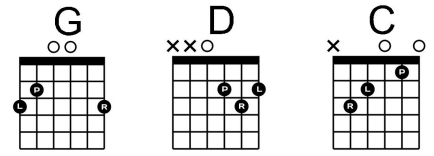

NAMN:
KLASSE:

LÅG ○ MIDDELS ○ HØG ○

Øv på låten "When You Say Nothing At All").
Du skal **syng** og **spele gitar** samtidig. Du kan øve på ein annan pop-låt, om du klarer det!

VERS

REFRENG

1	2	3	4	1	2	3	4
G	D	C	D	G	D	C	D
G	D	C	D	G	D	C	D
C		D		G	D	C	D
G	D	C	D	D		C	D
				C		D	

1	2	3	4	1	2	3	4
G	D	C	D	G	D	C	D
G	D	C	D	G	D	C	D
G	D	C	D	G	D	C	D
D		C	D	D		C	D
C		D		C		D	

1	2	3	4	1	2	3	4
---	---	---	---	---	---	---	---

1.

G	D	C	D	G-D-C-D
It's a	mazing how	you can speak	right to my heart	
G	D	C	D	G-D-C-D
Without	saying a	word, you can	light up the dark	
C		D		
Try	as I may	I can	never	explain
G	D	C	D	
What I	hear when you	don't say a	thing	

Ref.

G	D	C	D	
The smile on your	face lets me	know that you	need me	
G	D	C	D	
There's a truth in your	eyes saying	you'll never	leave me	
G	D	C	D	C-D
The touch of your	hand says you'll	catch me	wherever I fall	
C		D		G-D-C-D
You say it best,		when you say nothing at all		